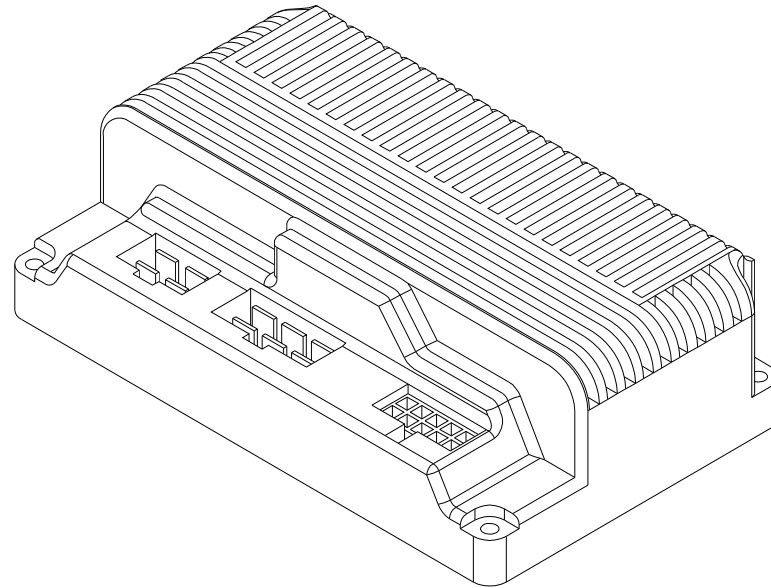

31.CONTROLLER , CTE 70A