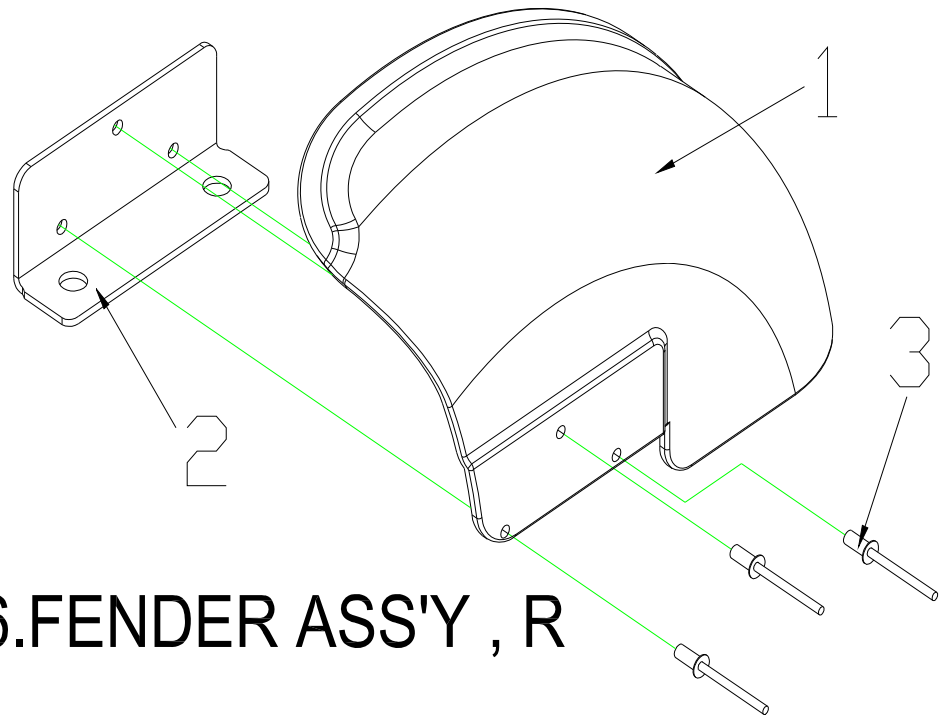

T4G9 Parts List (2015.10.16)

26.FENDER ASS'Y , R