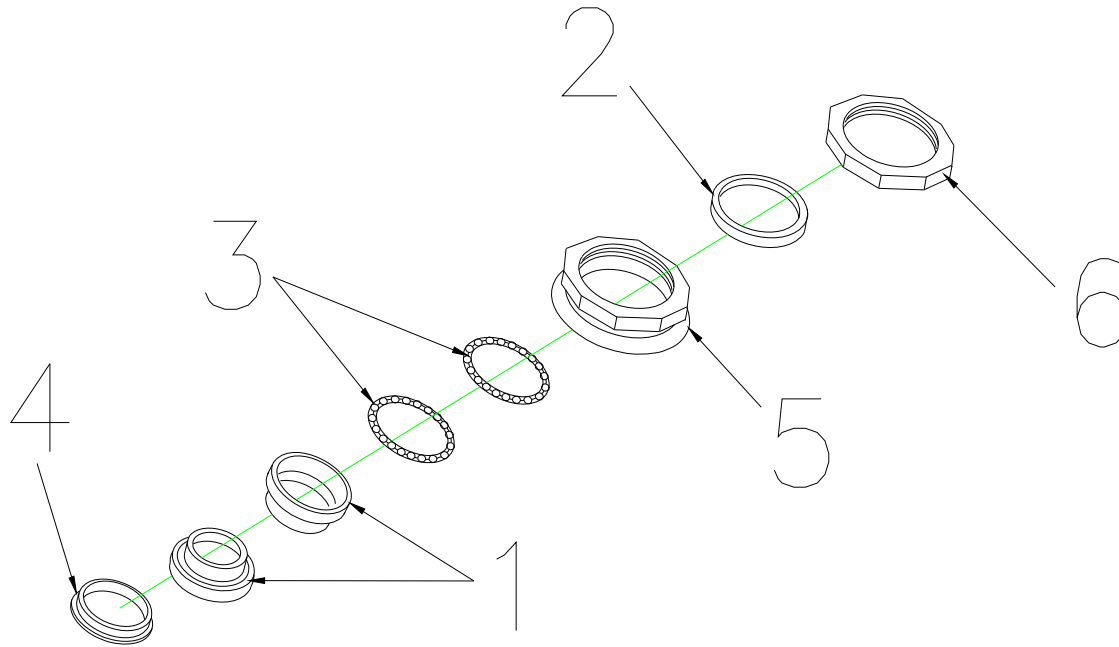

5131125 VENUS 4 SPORT SILVER L / T4G9 Parts List (2015.10.16)

15. BATTERY BOX ASS'Y,W/I BATTERY

5131125 VENUS 4 SPORT SILVER L / T4G9 Parts List (2015.10.16)

Fig&Index NO.	Parts No.	Parts Name	QTY/CAR	Remark
		Description		
15	S17-034-00200	BATTERY BOX ASS'Y ,W/I 20AH BATTERY	1 SET	
15-1	C08-034-00703	BATTERY FRONT COVER,UPPER	1	
15-2	C08-034-00802	BATTERY FRONT COVER,LOWER	1	
15-3	C08-034-00600	BATTERY CASE GRIP, T3E	1	
15-4	C17-034-00302	CHARGE CABLE UPPER	1	
15-4-1	C18-001-01000	FUSE,10A	1	
15-5	C17-034-00502	BATTERY CABLE	1	
15-5-1	C17-009-00200	FUSE,40A	1	
15-6	C17-034-00602	BATTERY CABLE (+)	1	
15-7	C17-034-00702	BATTERY CABLE (-)	1	
15-8	C17-034-00402	CHARGE CABLE LOWER	1	
15-9	C12-009-00401	COPPER PIECE,BATTERY PLANK	3	
15-10	9011040100003	CR ROUND HD SCREW,M4X10L	3	
15-11	9011040200003	BOLT,M4x20L	15	
15-12	C08-034-00900	BATTERY CASE POSITION KNOB HOLDER	1	
15-13	C08-034-01001	BATTERY CASE POSITION KNOB	1	
15-14	C01-034-00600	BATTERY CASE POSITION HOOK	1	
15-15	9014250080002	BOLT, M2 5x8L	2	
15-16	9214040140102	WASHER , OD=14/ID=4.2/T=1mm	3	
15-17	C17-007-00401	BATTERY 12V20AH	2	
15-18	C27-034-02300	LABEL , LOCK / UNLOCK	1	
15-19	C27-034-02800	LABEL , "DO NOT DRIVE WHILE CHARGING"	1	
15-20	9005040080702	BOLT, M4x8L	4	
15-21	9029040120002	BOLT, M4x12L	2	