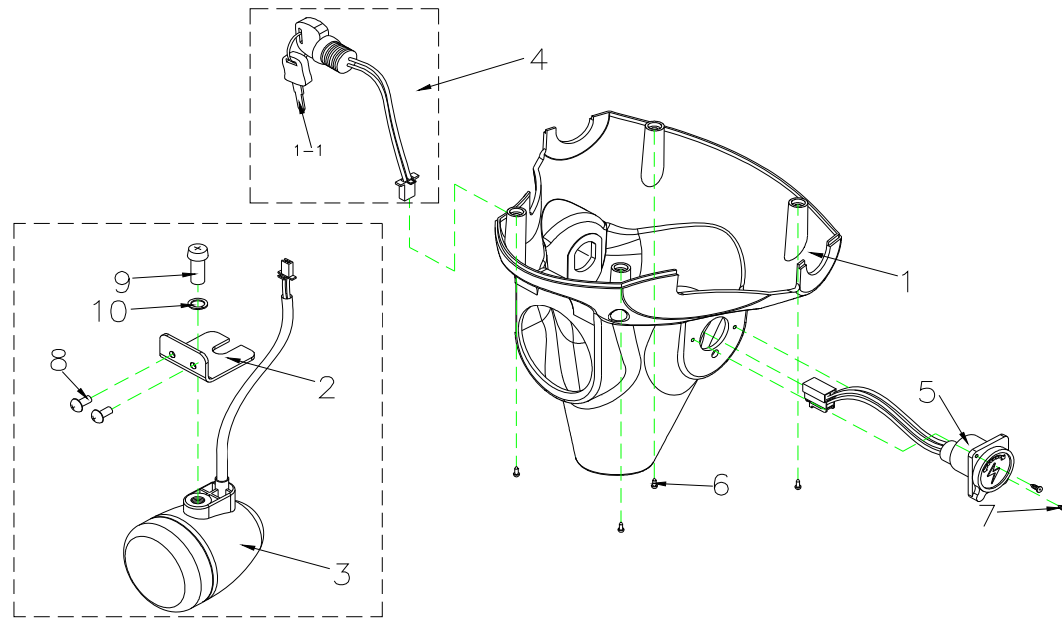

T4G9 Parts List (2015.10.16)

4.LOWER COVER ASS'Y,HAND BAR