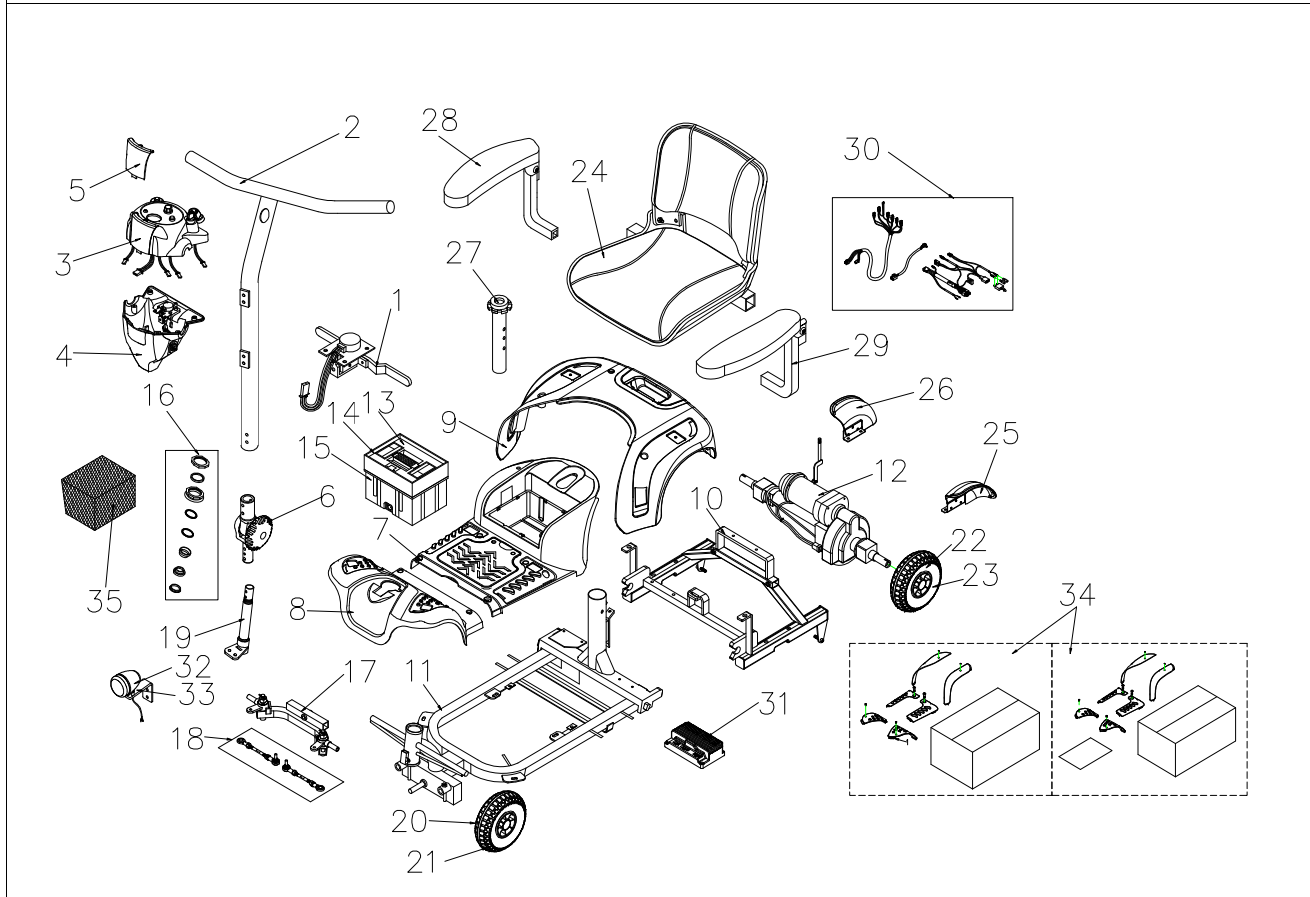

5131125 / T4G9 Parts List (2015.10.16)

5131125 VENUS 4 SPORT SILVER L / T4G9 Parts List (2015.10.16)

Fig&Index NO.	Parts No.	Parts Name	QTY/CAR	Remark
		Description		
1	S12-009-00901	SPEED DIAL ASS'Y	1 SET	
2	S02-034-00100	T TYPE HANDLE BAR COMP ASS'Y	1 SET	
3	S08-034-01100	UPPER COVER,BLACK ASS'Y	1 SET	
4	S08-009-00764	COVER ASS'Y , HANDLE BAR , LOWER , BLACK	1 SET	
6	S02-001-00501	TILLER SWIVEL ASS'Y	1 SET	
7	S08-034-00400	MAIN SHROUD ASS'Y , W/O DECORATION	1 SET	
8	C08-034-00101	FRONT SHROUD,T4G	1	
9	S08-035-00600	REAR SHROUD ASS'Y , W/O DECORATION	1 SET	
10	S01-034-00100	FRAME,REAR SECTION ASS'Y	1 SET	
11	S01-034-00200	FRAME,FRONT SECTION ASS'Y	1 SET	
12	S09-034-00300	REAR DRIVE ASS'Y(W/I BOLT,NUT ETC.),7µM 4700RPM	1 SET	
15	S17-034-00100	BATTERY BOX ASS'Y ,W/O BATTERY	1 SET	
15	S17-034-00200	BATTERY BOX ASS'Y ,W/I 20AH BATTERY	1 SET	
16	S02-001-00601	REGULAR BEARING BALL SET	1 SET	

T4G9 Parts List (2015.10.16)

1. SPEED DIAL ASS'Y

5131125 VENUS 4 SPORT SILVER L / T4G9 Parts List (2015.10.16)

Fig&Index NO.	Parts No.	Parts Name	QTY/CAR	Remark
		Description		
1	S12-009-00901	SPEED DIAL ASS'Y	1 SET	
1-1	C12-001-01401	SPEED LEVER COMP.	1	
1-2	C12-009-00900	SPEED LEVER	1	
1-3	9358040040753	LOCKING SCREW,4x4	2	
1-4	C12-001-00102	NUT	1	
1-5	C12-001-00300	TORSION SPRING,SPEED LEVER	1	
1-6	C12-001-00403	FIX PLATE,SPEED LEVER	1	
1-7	C12-009-00700	HOLDER,SPEED LEVER	1	
1-8	9004040120704	BOLT,M4x12L	2	
1-9	C12-001-01501	SPEED LEVER COMP POSITION	1	
1-10	9004030040504	BOLT,M3x4	2	