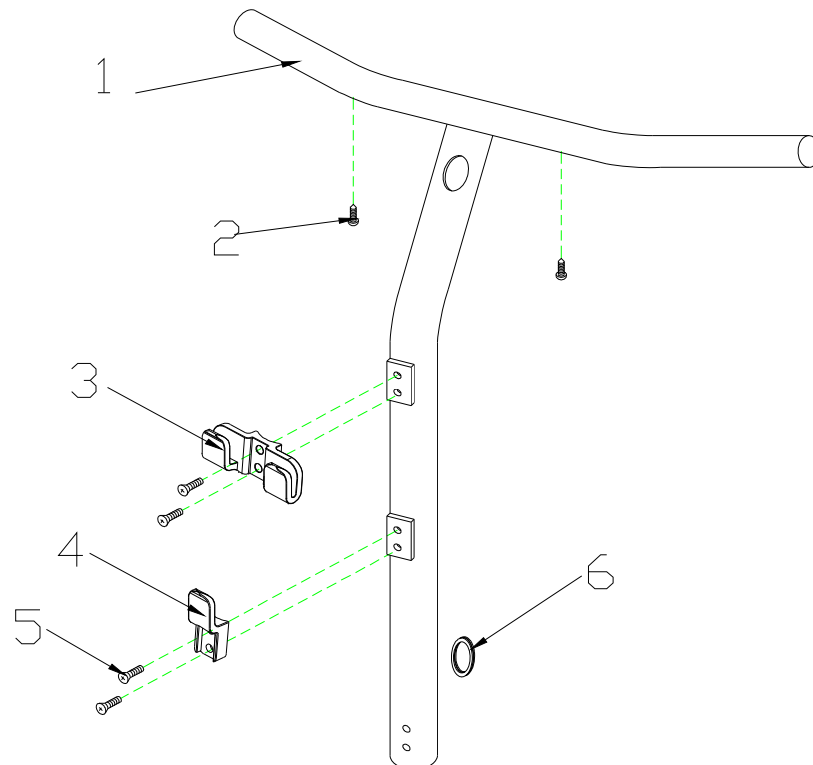

T4G9 Parts List (2015.10.16)

Fig&Index NO.	Parts No.	Parts Name	QTY/CAR	Remark
		Description		
17	S03-034-00100	FRONT FORK ASS'Y	1 SET	
18	S03-034-00200	CONNECTING ROD ASS'Y	1 SET	
19	S03-010-00202	L TYPE STEERING AXLE ASS'Y	1 SET	
21	S05-034-00700	FRONT TIRE ASS'Y,230*75,BLACK	1 SET	
23	S06-035-00100	PU FOAMED REAR TIRE ASS'Y , BLACK	1 SET	
24	S07-035-00300	T3G FISH ON SEAT ASS'Y	1 SET	
25	S08-034-00700	FENDER ASS'Y , L	1 SET	
26	S08-034-00800	FENDER ASS'Y , R	1 SET	
27	C07-034-00503	SEAT POST	1	
28	C07-028-00504	ARMREST , R	1	
29	C07-028-00404	ARMREST , L	1	
30	S18-034-00100	WIRE HARNESS ASS'Y FOR CTE CONTROLLER	1 SET	
31	C10-005-00500	CONTROLLER , CTE 70A	1	
33	S13-023-00100	FRONT LAMP ASS'Y-DRIVE	1	
34	S08-034-00572	DECORATION ASS'Y,SILVER 72,T4G	1 SET	

T4G9 Parts List (2015.10.16)

1. SPEED DIAL ASS'Y

5131125 VENUS 4 SPORT SILVER L / T4G9 Parts List (2015.10.16)

Fig&Index NO.	Parts No.	Parts Name	QTY/CAR	Remark
		Description		
1	S12-009-00901	SPEED DIAL ASS'Y	1 SET	
1-1	C12-001-01401	SPEED LEVER COMP.	1	
1-2	C12-009-00900	SPEED LEVER	1	
1-3	9358040040753	LOCKING SCREW,4x4	2	
1-4	C12-001-00102	NUT	1	
1-5	C12-001-00300	TORSION SPRING,SPEED LEVER	1	
1-6	C12-001-00403	FIX PLATE,SPEED LEVER	1	
1-7	C12-009-00700	HOLDER,SPEED LEVER	1	
1-8	9004040120704	BOLT,M4x12L	2	
1-9	C12-001-01501	SPEED LEVER COMP POSITION	1	
1-10	9004030040504	BOLT,M3x4	2	

2. T TYPE HANDLE BAR ASS'Y

5131125 VENUS 4 SPORT SILVER L / T4G9 Parts List (2015.10.16)

Fig&Index NO.	Parts No.	Parts Name	QTY/CAR	Remark
		Description		
2	S02-034-00100	T TYPE HANDLE BAR COMP ASS'Y	1	
2-1	C02-034-00100	T TYPE HANDLE BAR COMP	1	
2-2	9004030080504	BOLT,M3X8	4	
2-3	C26-009-01601	BASKET HOLDER,PAINTED,UPPER	1	
2-4	C26-009-01700	BASKET HOLDER,PAINTED,LOWER	1	
2-5	9005060121002	BOLT , M6x12L	4	
2-6	C02-032-00202	PLUG,WIRE	1	