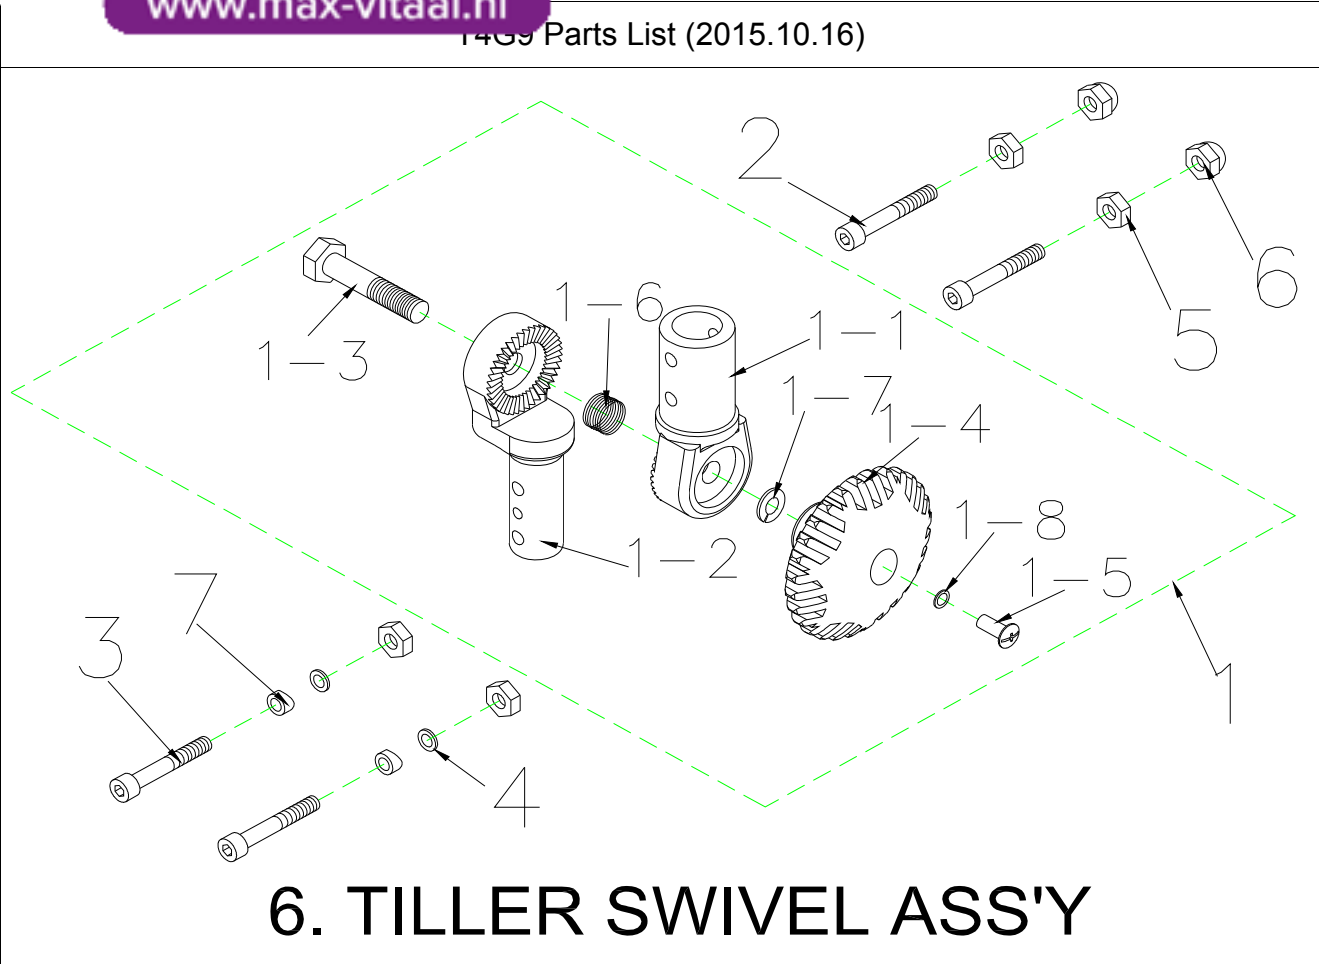

T4G9 Parts List (2015.10.16)

4.LOWER COVER ASS'Y,HAND BAR

5131125 VENUS 4 SPORT SILVER L / T4G9 Parts List (2015.10.16)

	Parts No.	Parts Name Description	QTY/CAR	Remark
4	S08-009-00764	COVER ASS'Y , HANDLE BAR , LOWER , BLACK	1 SET	
4-1	C08-009-01064	COVER , HAND BAR , LOWER	1	
4-2	C13-009-00201	HEAD LIGHT FIX PLATE	1	
4-3	C13-009-00101	HEAD LIGHT	1	
4-4	C18-009-00501	IGNITION SWITCH ASS'Y	1	
4-5	C12-051-00200	CHARGER SOCKET ASS'Y	1	
4-6	9011350150003	BOLT M3.5x15	4	
4-7	9014250080002	BOLT M2.5x8L	2	
4-8	9005040120702	BOLT M4x12L	2	
4-9	9004080201003	BOLT M6x20	1	
4-10	9211060150102	SPRING WASHER M6	1	

5131125 VENUS 4 SPORT SILVER L / T4G9 Parts List (2015.10.16)

Fig&Index NO.	Parts No.	Parts Name	QTY/CAR	Remark
		Description		
6	S02-001-00501	TILLER SWIVEL ASS'Y	1 SET	
6-1	C02-009-01501	TILLER SWIVEL ASS'Y	1	
6-1-1	C02-009-00502	TILLER SWIVEL UPPER	1	
6-1-2	C02-009-00601	TILLER SWIVEL LOWER	1	
6-1-3	9036100501503	BOLT,TILLER,M10x28L	1	
6-1-4	C02-026-00100	NUT,TILLER SWIVEL	1	
6-1-5	9005050120802	CR ROUND HD SCREW,M5x12L	1	
6-1-6	C02-009-00700	SPRING,TILLER SWIVEL	1	
6-1-7	9211100200172	SPRING WASHER , M10	1	
6-1-8	9211050100802	SPRING WASHER , M5	1	
6-2	9035060451003	BOLT,M6x45	2	
6-3	9035060351003	BOLT,M6x40	2	
6-4	9250060100193	WASHER,M6	2	
6-5	9201060601003	LOCK NUT,M6	4	
6-6	9205060951003	CAP NUT,M6	2	
6-7	C02-009-01400	WASHER	2	