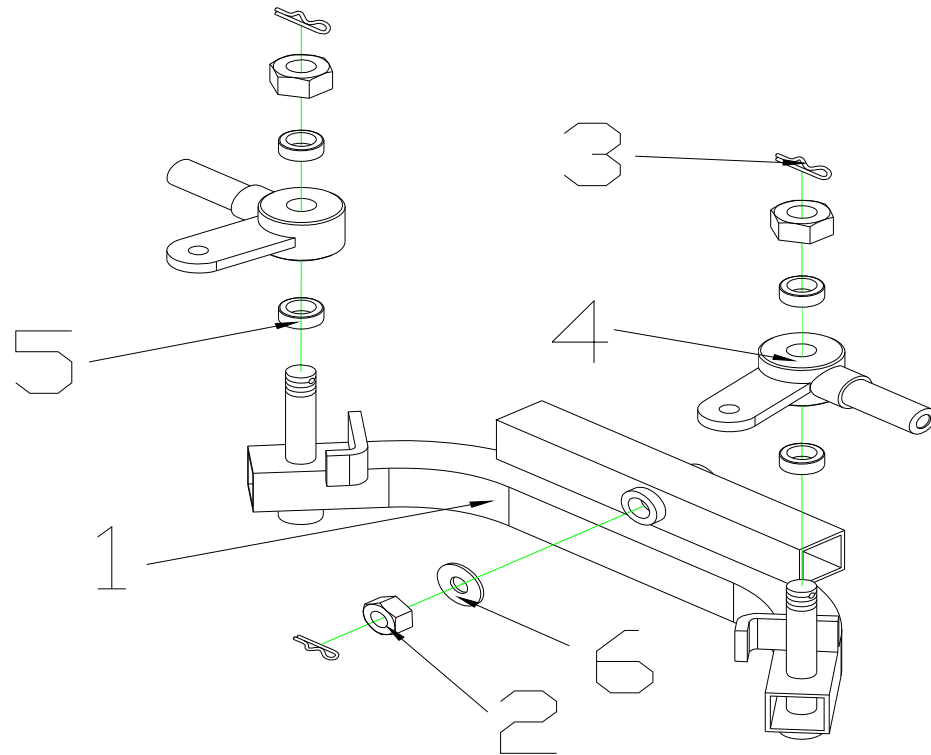

17. FRONT FORK ASS'Y