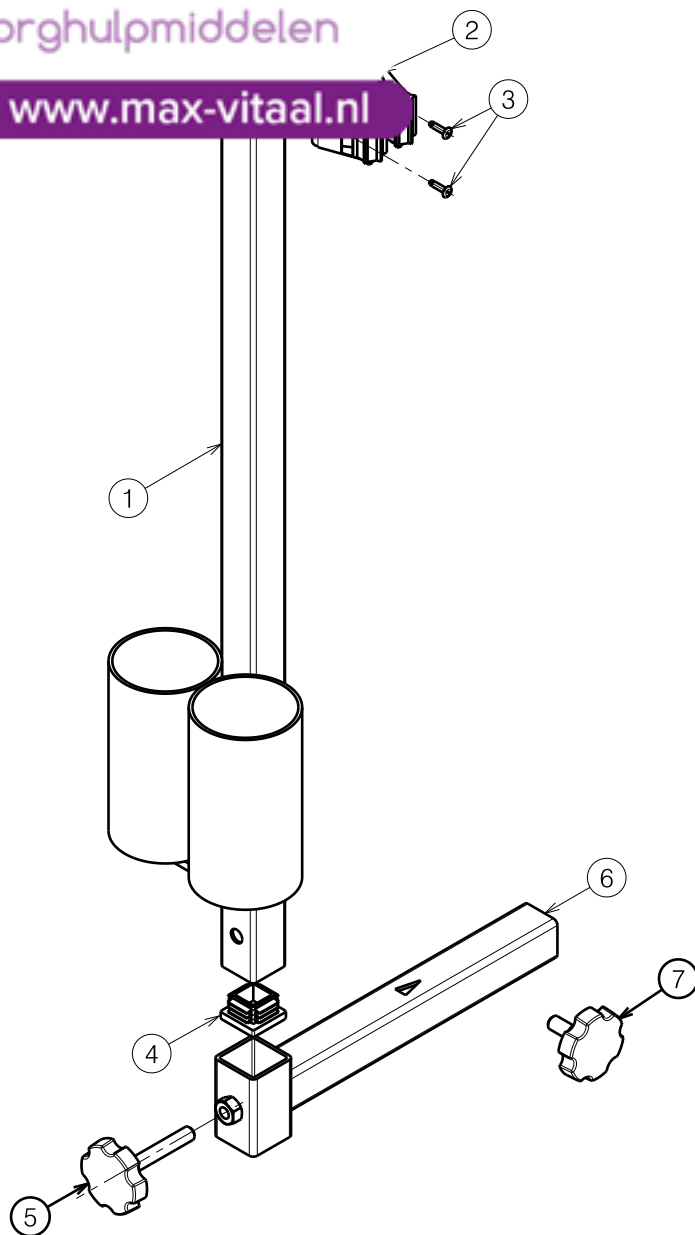

Material			
No.	Plan	Article	Quantity
1	Y017126	1740054	1
2	∅22	1908818	2
3	∅3x10	1908849	4
4	25x25	1001617	2
5	VGF40 M8x45	2990016	1
6	Y023056	2051554	1
7	VGF40 M8x16	2990024	1

E000649 / L

2991004

B31 CRUTCH HOLDER				Plan Number
				E000649/L
Scale: 1:4	Drafted	Verified	Confirmed	
Date	13/09/2010	20/09/2018	20/09/2018	
Initials	TT	TT	PJ