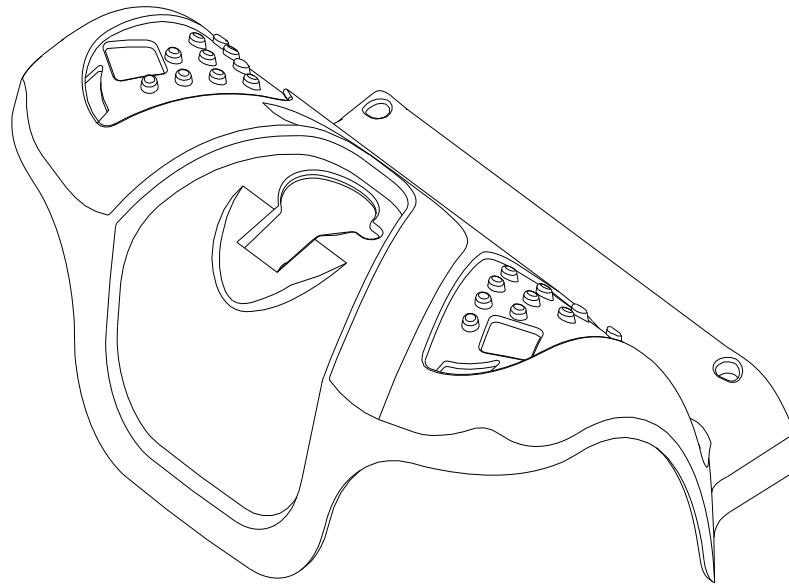

8.FRONT SHROUD ,T4G