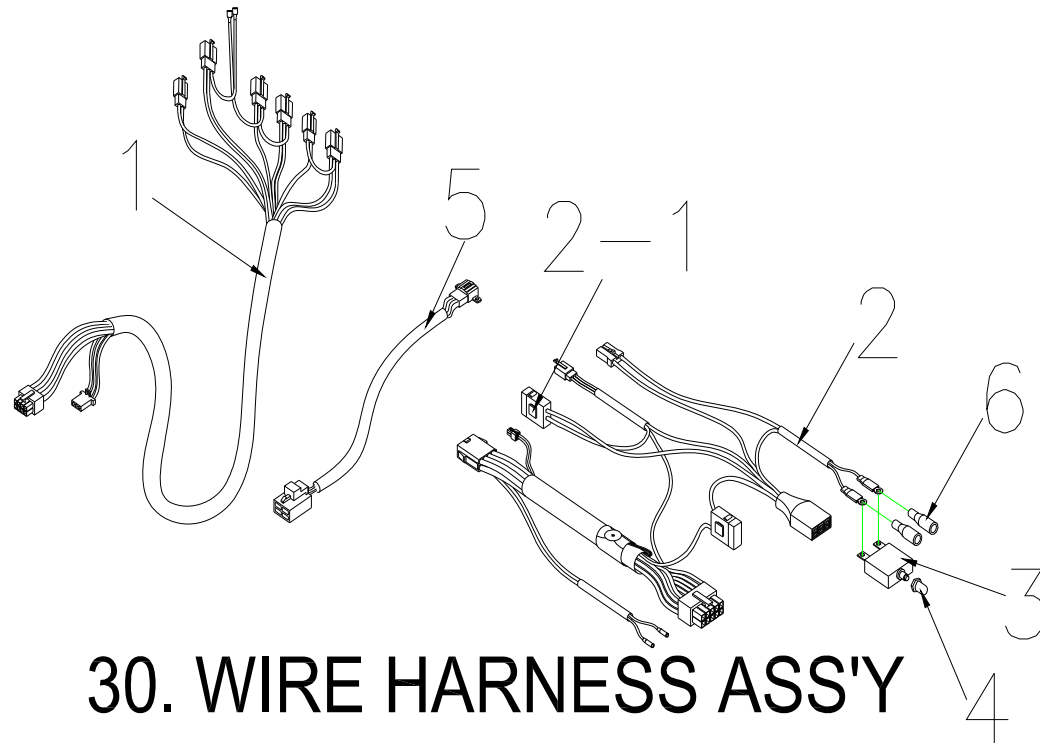

30. WIRE HARNESS ASS'Y