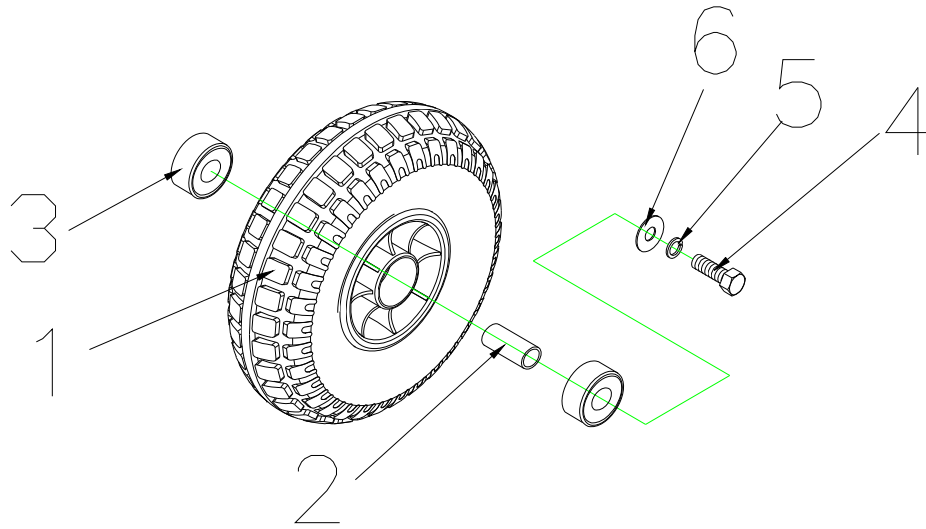

21. FRONT TIRE BLACK ASS'Y