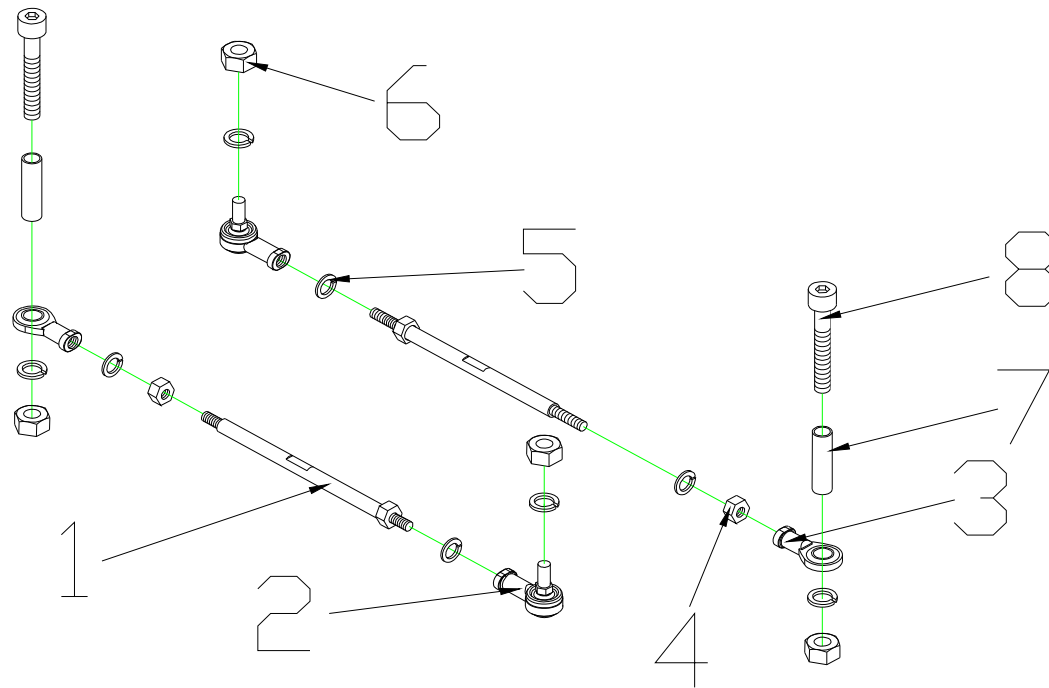

8. CONNECTING ROD ASS'Y