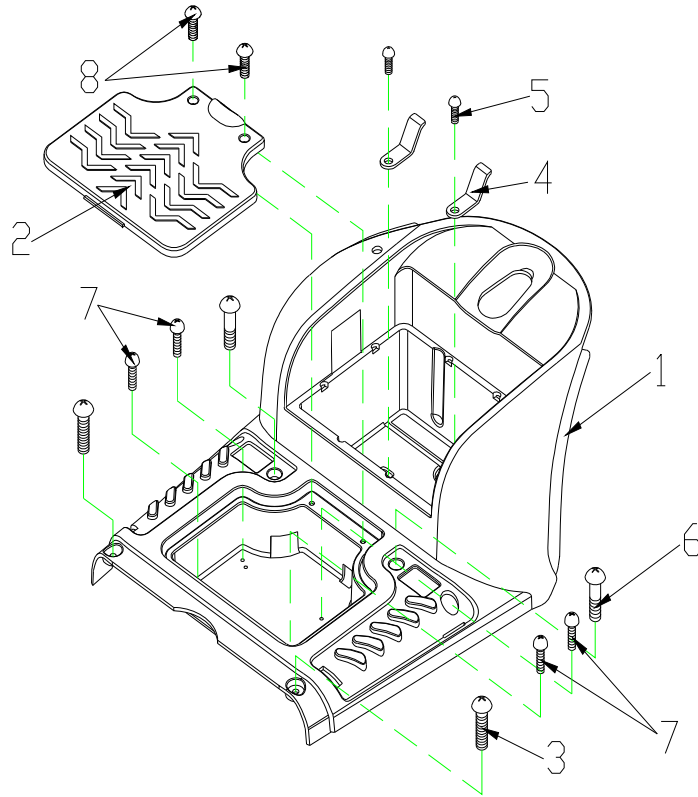

7.MAIN SHROUD ASS'Y