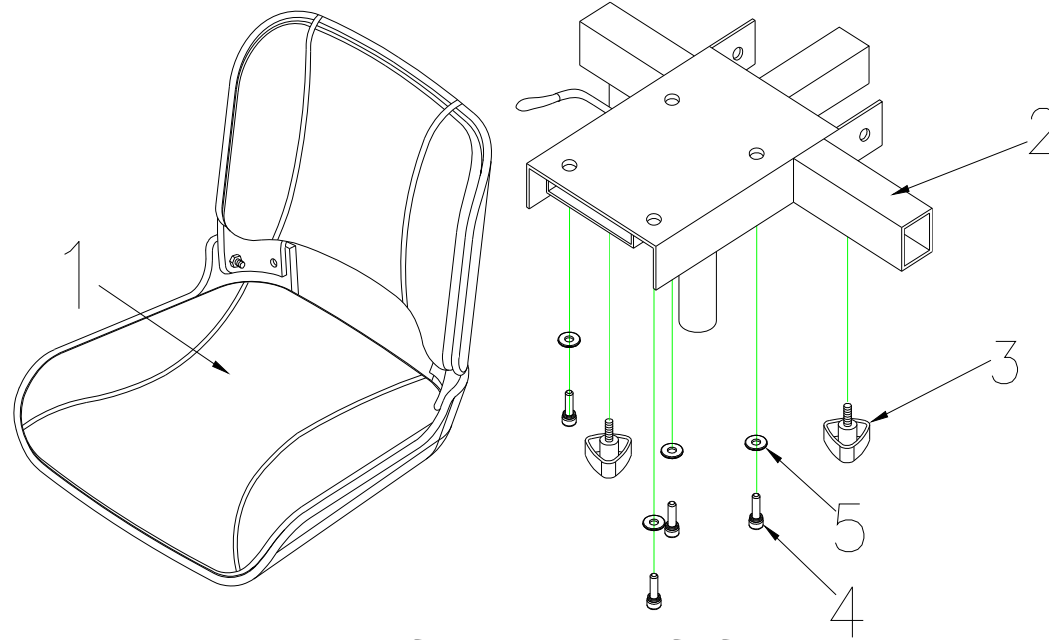

T4G9 Parts List (2015.10.16)

24.SEAT ASS'Y