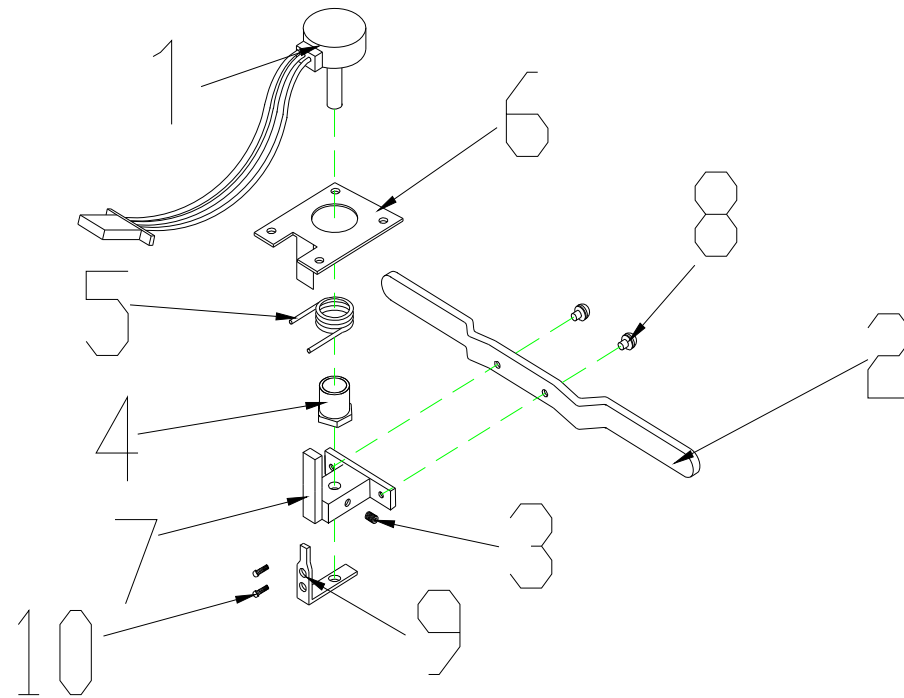

5131125 / T4G9 Parts List (2015.10.16)

5131125 VENUS 4 SPORT SILVER L / T4G9 Parts List (2015.10.16)

Fig&Index NO.	Parts No.	Parts Name	QTY/CAR	Remark
		Description		
1	S12-009-00901	SPEED DIAL ASS'Y	1 SET	
2	S02-034-00100	T TYPE HANDLE BAR COMP ASS'Y	1 SET	
3	S08-034-01100	UPPER COVER,BLACK ASS'Y	1 SET	
4	S08-009-00764	COVER ASS'Y , HANDLE BAR , LOWER , BLACK	1 SET	
6	S02-001-00501	TILLER SWIVEL ASS'Y	1 SET	
7	S08-034-00400	MAIN SHROUD ASS'Y , W/O DECORATION	1 SET	
8	C08-034-00101	FRONT SHROUD,T4G	1	
9	S08-035-00600	REAR SHROUD ASS'Y , W/O DECORATION	1 SET	
10	S01-034-00100	FRAME,REAR SECTION ASS'Y	1 SET	
11	S01-034-00200	FRAME,FRONT SECTION ASS'Y	1 SET	
12	S09-034-00300	REAR DRIVE ASS'Y(W/I BOLT,NUT ETC.),7µM 4700RPM	1 SET	
15	S17-034-00100	BATTERY BOX ASS'Y ,W/O BATTERY	1 SET	
15	S17-034-00200	BATTERY BOX ASS'Y ,W/I 20AH BATTERY	1 SET	
16	S02-001-00601	REGULAR BEARING BALL SET	1 SET	

T4G9 Parts List (2015.10.16)

1. SPEED DIAL ASS'Y

5131125 VENUS 4 SPORT SILVER L / T4G9 Parts List (2015.10.16)

Fig&Index NO.	Parts No.	Parts Name	QTY/CAR	Remark
		Description		
1	S12-009-00901	SPEED DIAL ASS'Y	1 SET	
1-1	C12-001-01401	SPEED LEVER COMP.	1	
1-2	C12-009-00900	SPEED LEVER	1	
1-3	9358040040753	LOCKING SCREW,4x4	2	
1-4	C12-001-00102	NUT	1	
1-5	C12-001-00300	TORSION SPRING,SPEED LEVER	1	
1-6	C12-001-00403	FIX PLATE,SPEED LEVER	1	
1-7	C12-009-00700	HOLDER,SPEED LEVER	1	
1-8	9004040120704	BOLT,M4x12L	2	
1-9	C12-001-01501	SPEED LEVER COMP POSITION	1	
1-10	9004030040504	BOLT,M3x4	2	