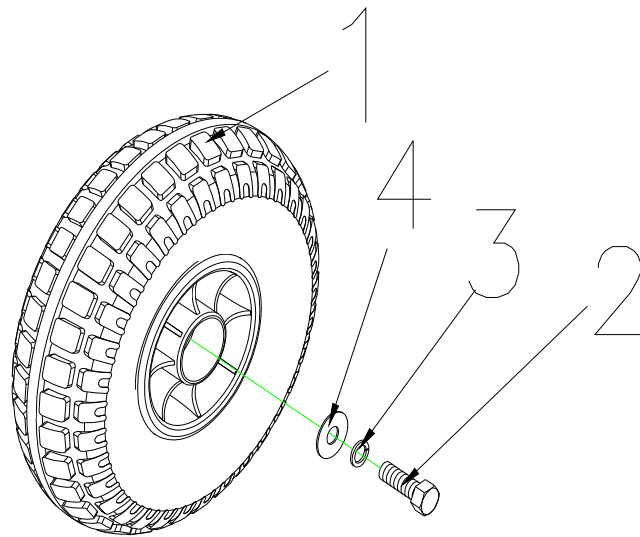

23. REAR TIRE BLACK ASS'Y