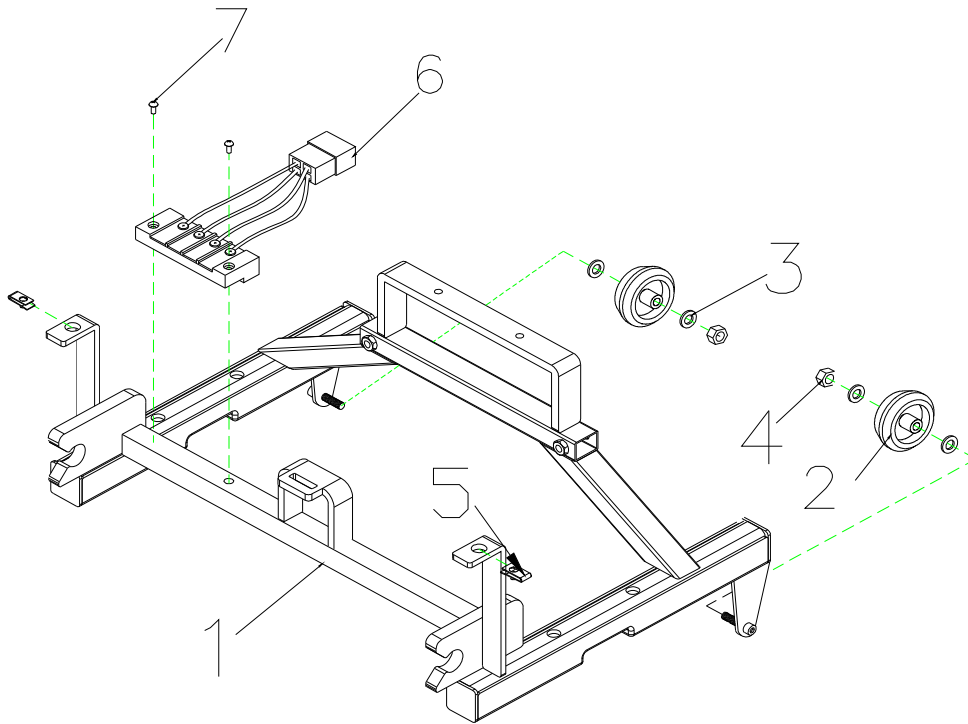

T4G9 Parts List (2015.10.16)