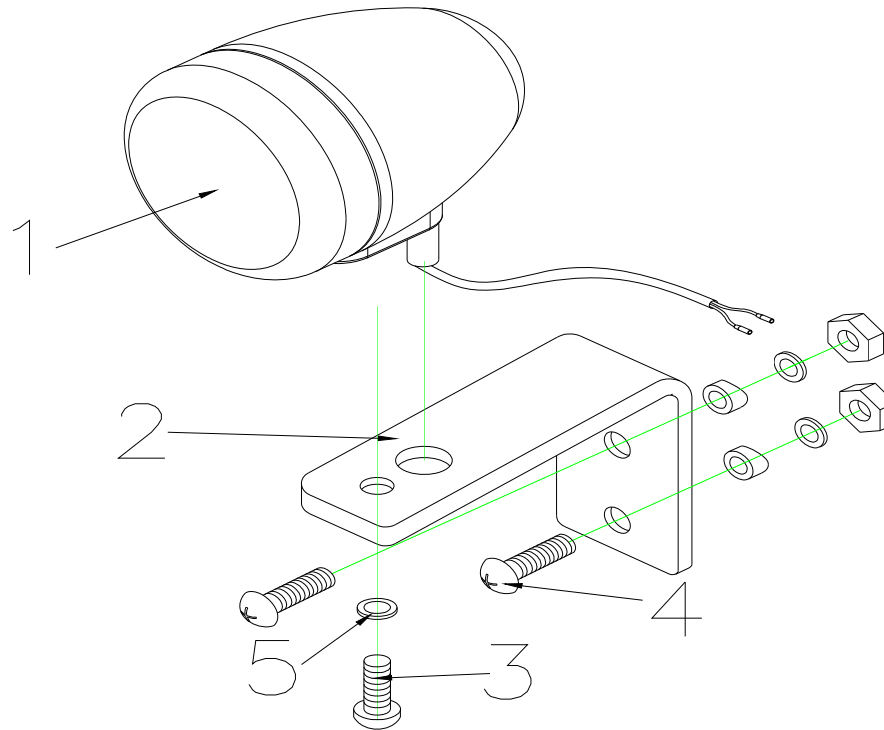

33.FRONT LAMP ASS'Y