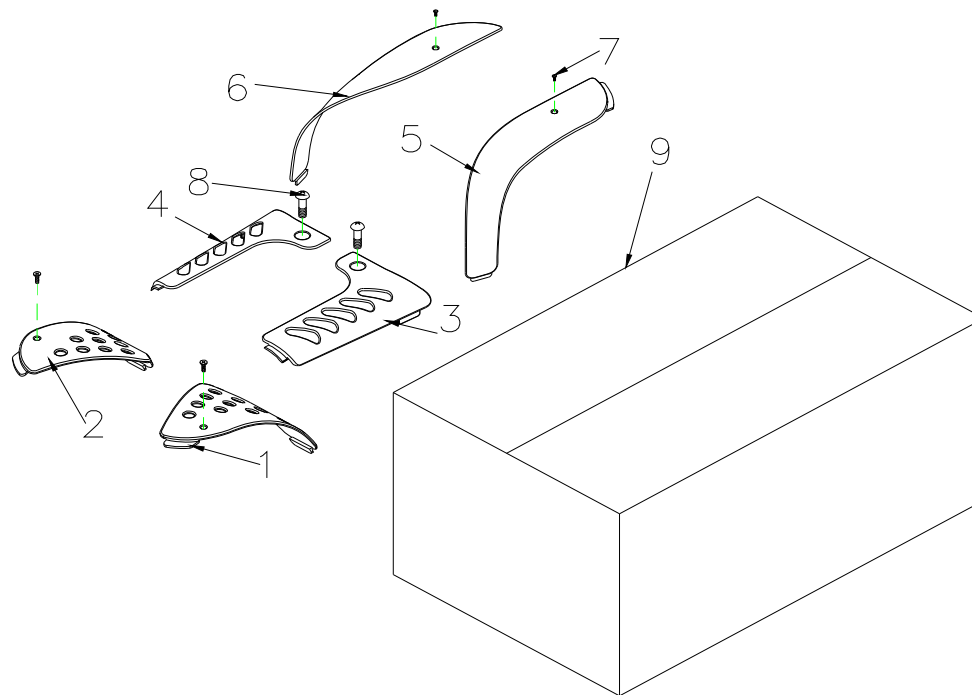

T4G9 Parts List (2015.10.16)

34.DECORATION ASS'Y,T4G