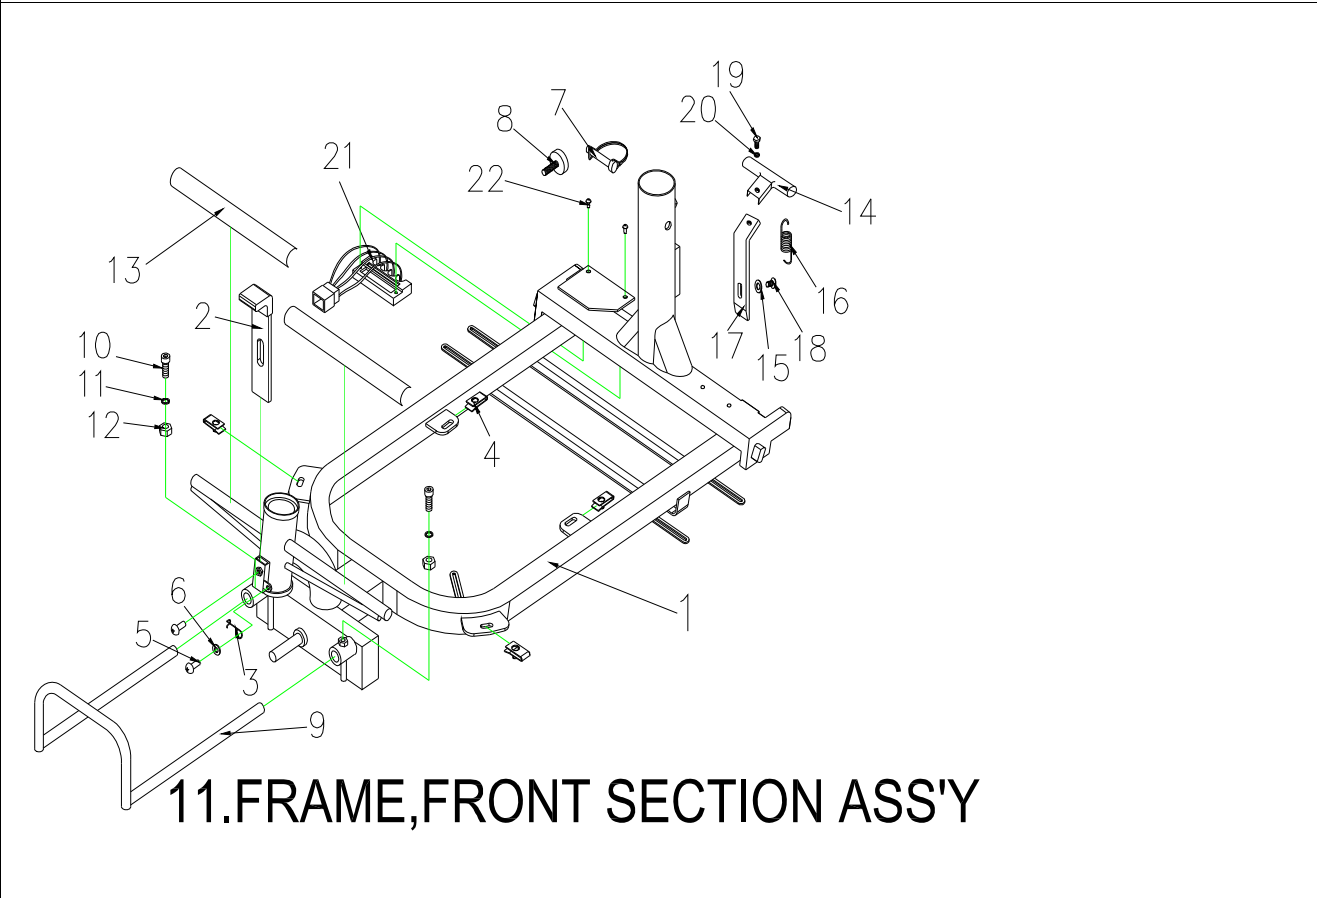

T4G9 Parts List (2015.10.16)