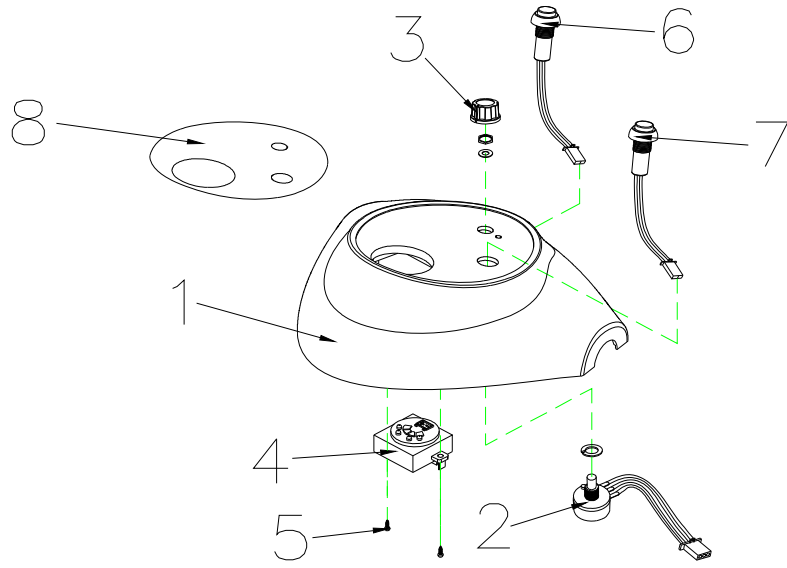

T4G9 Parts List (2015.10.16)

3.COVER ASS'Y , HANDLE BAR , UPPER