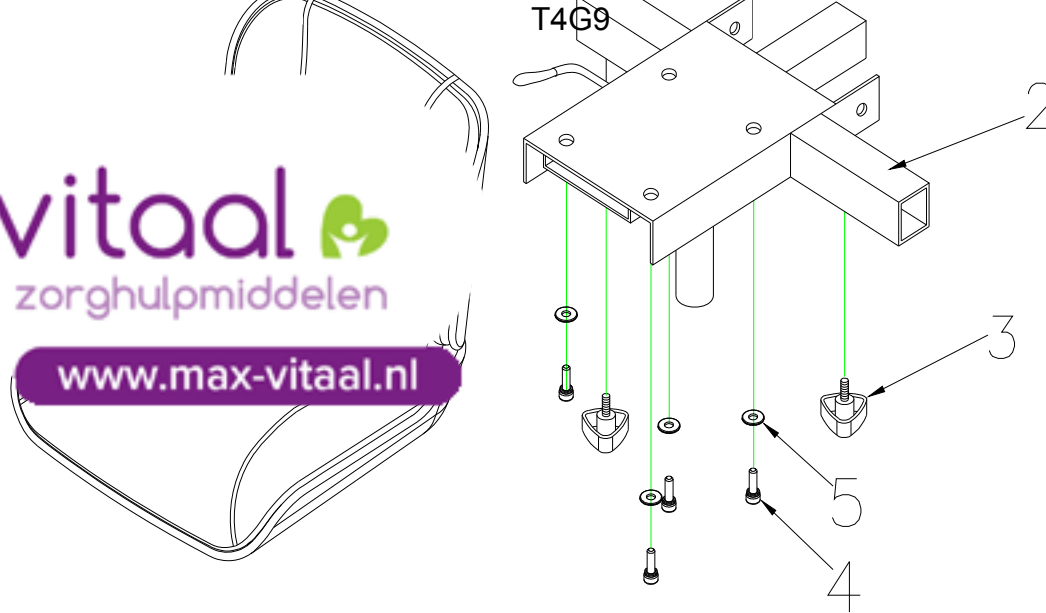

T4G9 Parts List (2015.10.16)

24.SEAT ASS'Y

24.SEAT ASS'Y

5131125 VENUS 4 SPORT SILVER L / T4G9 Parts List (2015.10.16)

Fig&Index NO.	Parts No.	Parts Name	QTY/CAR	Remark
		Description		
24	S07-035-00300	T3G FISH ON SEAT ASS'Y	1 SET	
24-1	C07-034-00302	SEAT, BLACK	1	
24-2	C07-009-01105	SEAT PLATE, T3D	1	
24-3	C30-001-10202	TRIANGEL BOLT, M8x25	2	
24-4	9022060201001	BOLT, M6X15L	4	
24-5	9214070100193	WASHER	4	