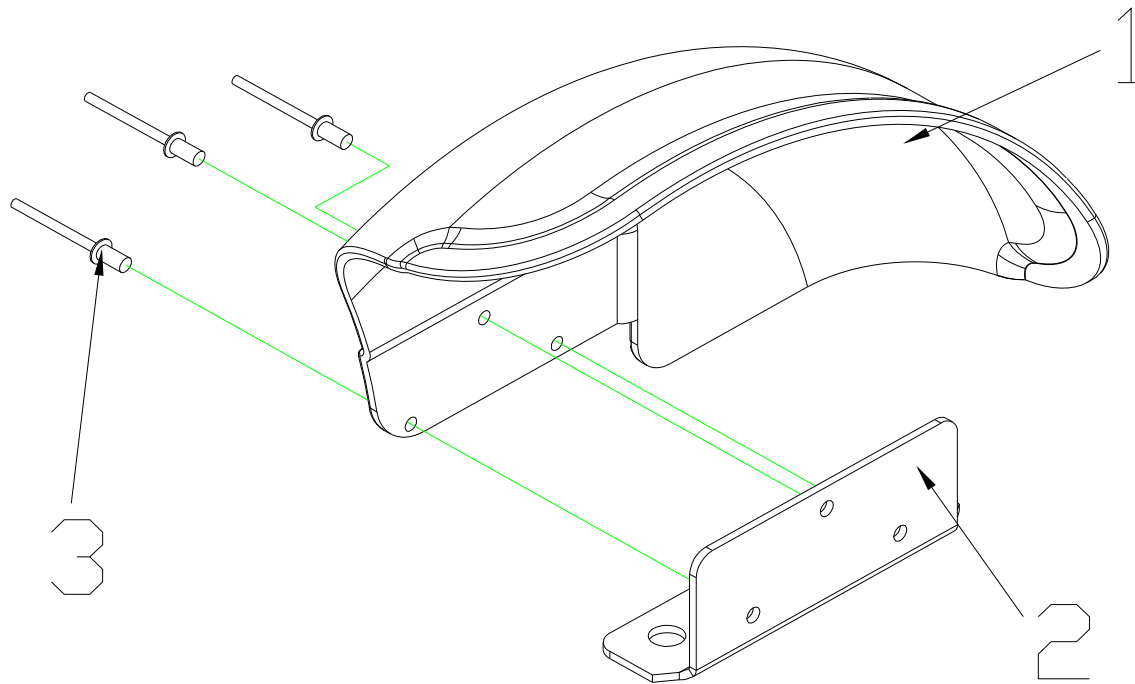

T4G9 Parts List (2015.10.16)

24.SEAT ASS'Y

24.SEAT ASS'Y

5131125 VENUS 4 SPORT SILVER L / T4G9 Parts List (2015.10.16)

Fig&Index NO.	Parts No.	Parts Name	QTY/CAR	Remark
		Description		
24	S07-035-00300	T3G FISH ON SEAT ASS'Y	1 SET	
24-1	C07-034-00302	SEAT, BLACK	1	
24-2	C07-009-01105	SEAT PLATE, T3D	1	
24-3	C30-001-10202	TRIANGEL BOLT, M8x25	2	
24-4	9022060201001	BOLT, M6X15L	4	
24-5	9214070100193	WASHER	4	