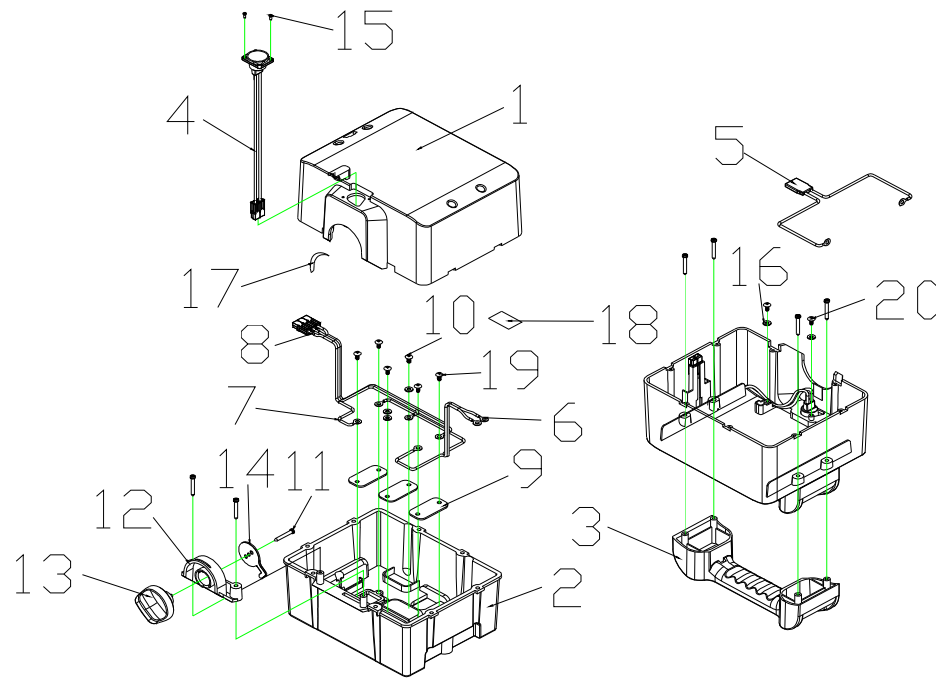

15. BATTERY BOX ASS'Y,W/O BATTERY