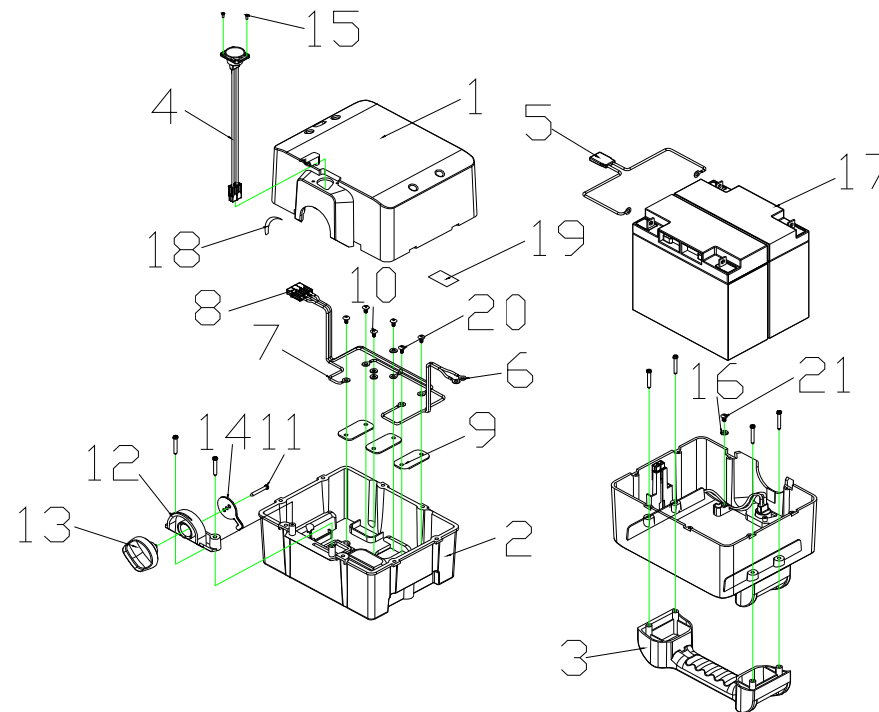

5131125 VENUS 4 SPORT SILVER L / T4G9 Parts List (2015.10.16)

15. BATTERY BOX ASS'Y,W/I BATTERY